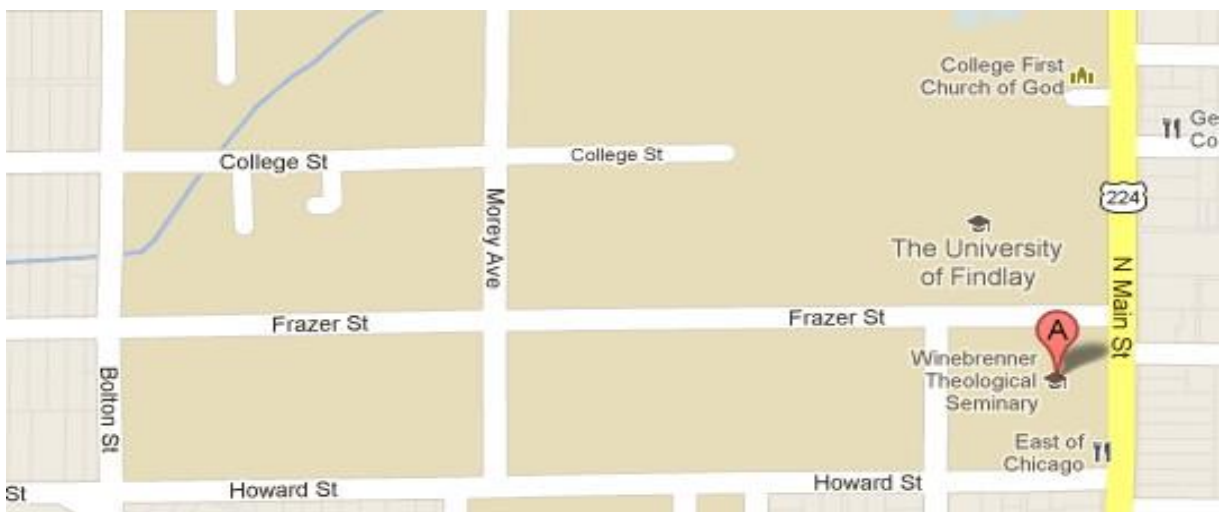

Update Goals

School administrators will learn about:

1. High School Graduation Requirements
2. OTEs Updates
3. ESSA Information
4. Latest ODE News and Updates
5. OASSA Legislative/Legal Updates and Scenarios from OASSA Members

Fall Appreciation and Update Schedule

9:00am - 9:30am	Registration and Continental Breakfast / Compliments of Jostens
9:30am - 9:35am	Welcome and Introductions
9:35am - 9:45am	Formal Welcome to University of Findlay <i>Dr. Julie McIntosh, College of Education Dean</i>
9:45am - Noon	ODE Updates / Apryl Ealy, Ohio Department of Education OASSA / Ken Baker, Executive Director
Noon - 12:15	Lunch
12:15pm - 1:00pm	Wrap up, Questions

Directions to
University of Findlay

Winebrenner Theological Seminary
950 North Main Street
Findlay, Ohio 45840